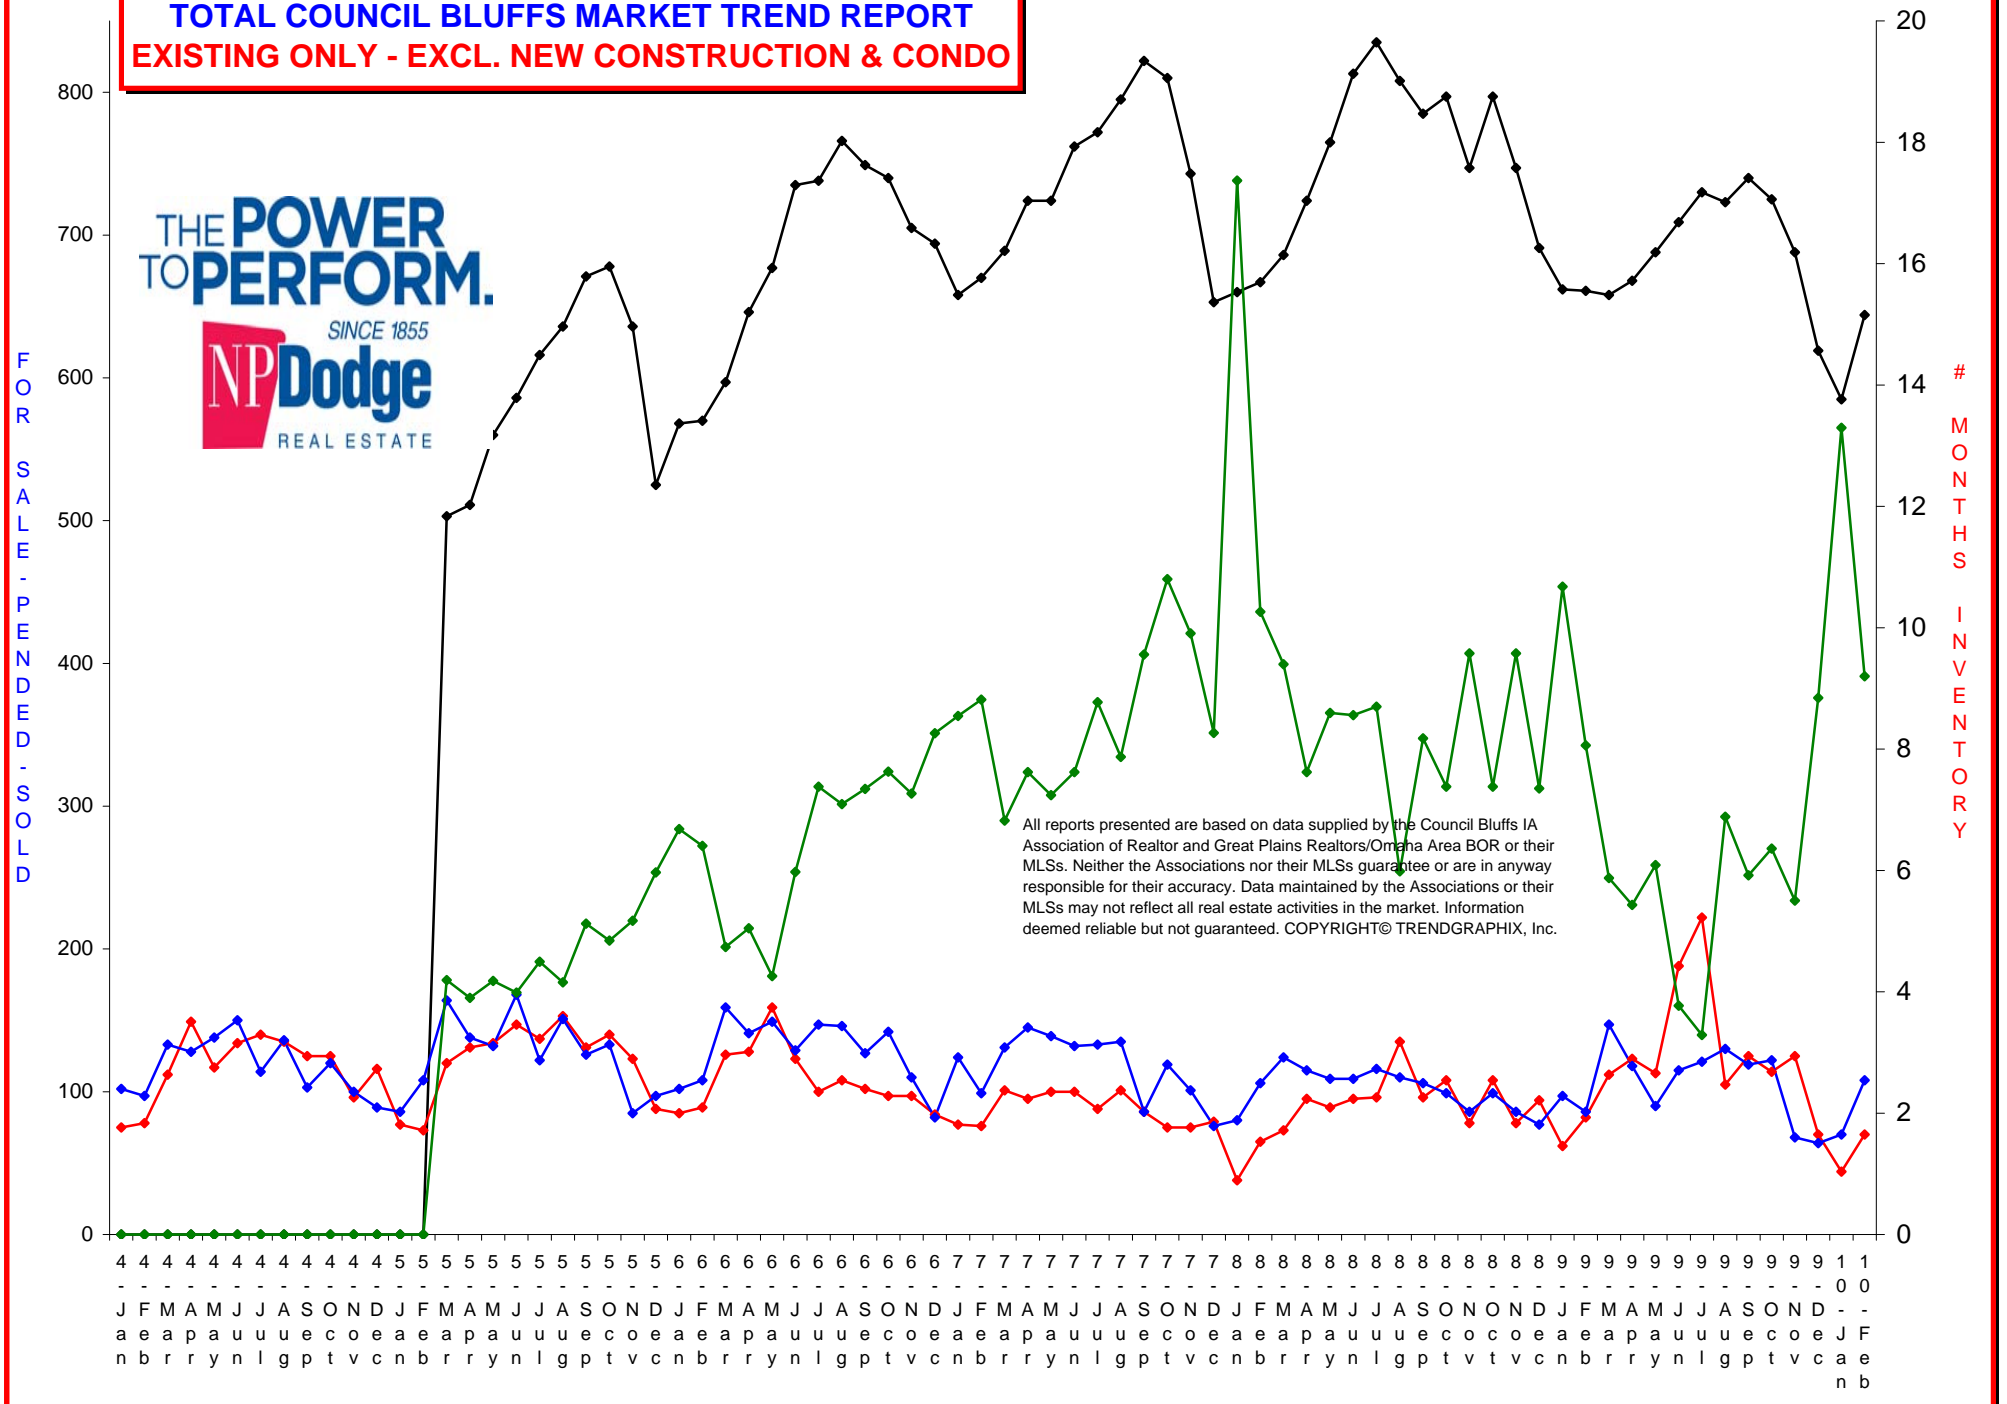

**TOTAL COUNCIL BLUFFS MARKET TREND REPORT**  
**EXISTING ONLY - EXCL. NEW CONSTRUCTION & CONDO**

All reports presented are based on data supplied by the Council Bluffs IA Association of Realtor and Great Plains Realtors/Omaha Area BOR or their MLSs. Neither the Associations nor their MLSs guarantee or are in anyway responsible for their accuracy. Data maintained by the Associations or their MLSs may not reflect all real estate activities in the market. Information deemed reliable but not guaranteed. COPYRIGHT© TRENDGRAPHIX, Inc.